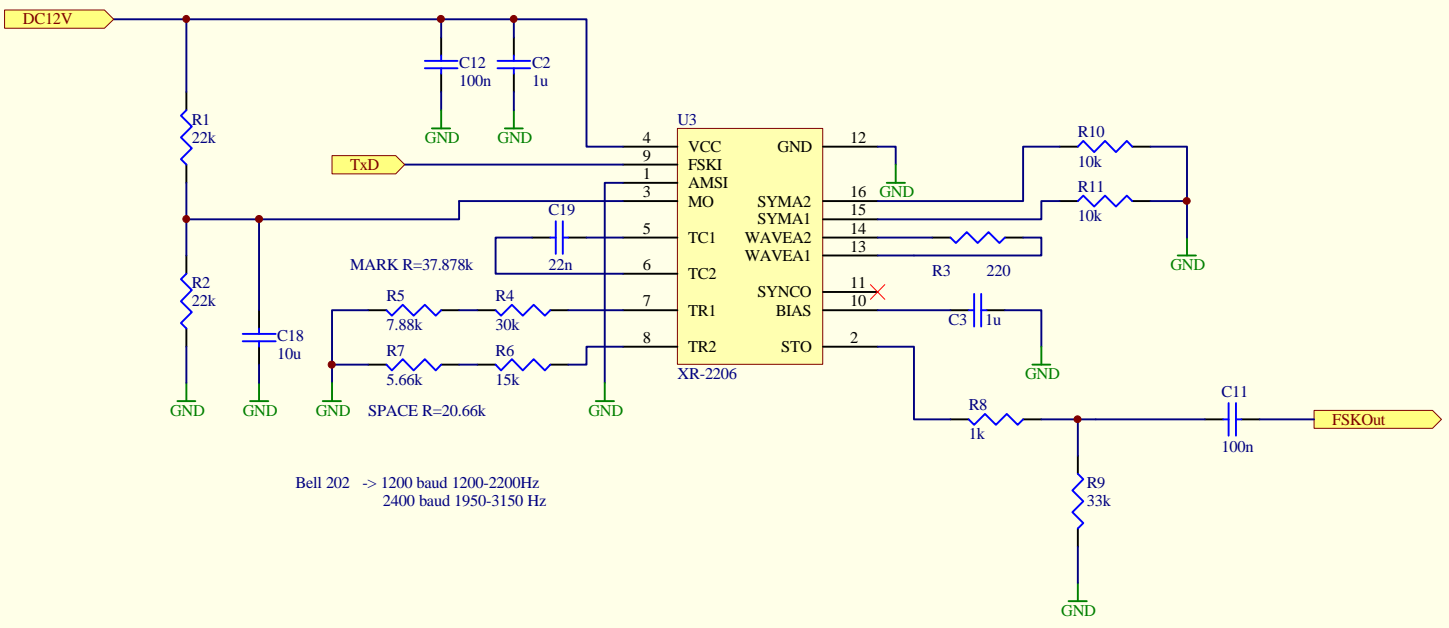

Title		
Size	Number	Revision
A4		
Date:	21-Jan-2002	Sheet of
File:	C:\TEMP\fskmodem\FSKMod.sch	Drawn By: