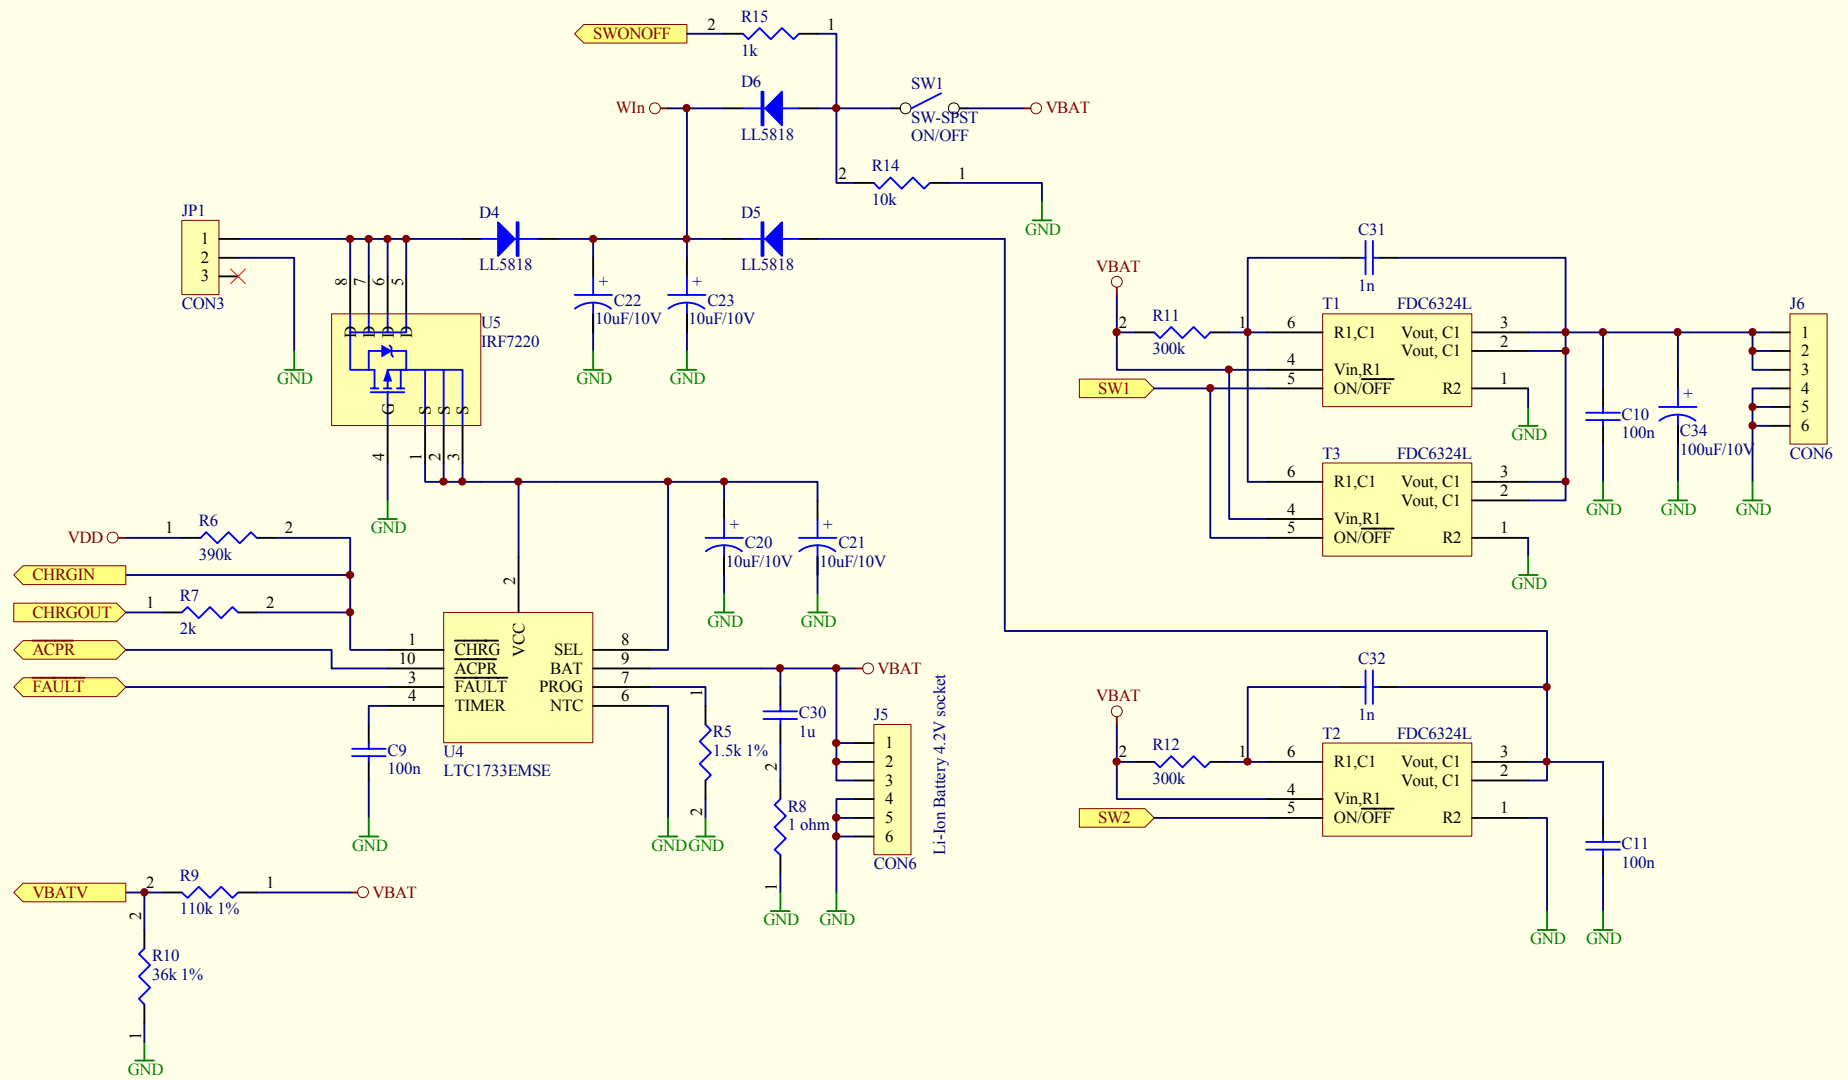

Title		
Size	Number	Revision
A4		
Date:	31-Mar-2007	Sheet of
File:	D:\Projects\Li-IonSupply.Sch	Drawn By: