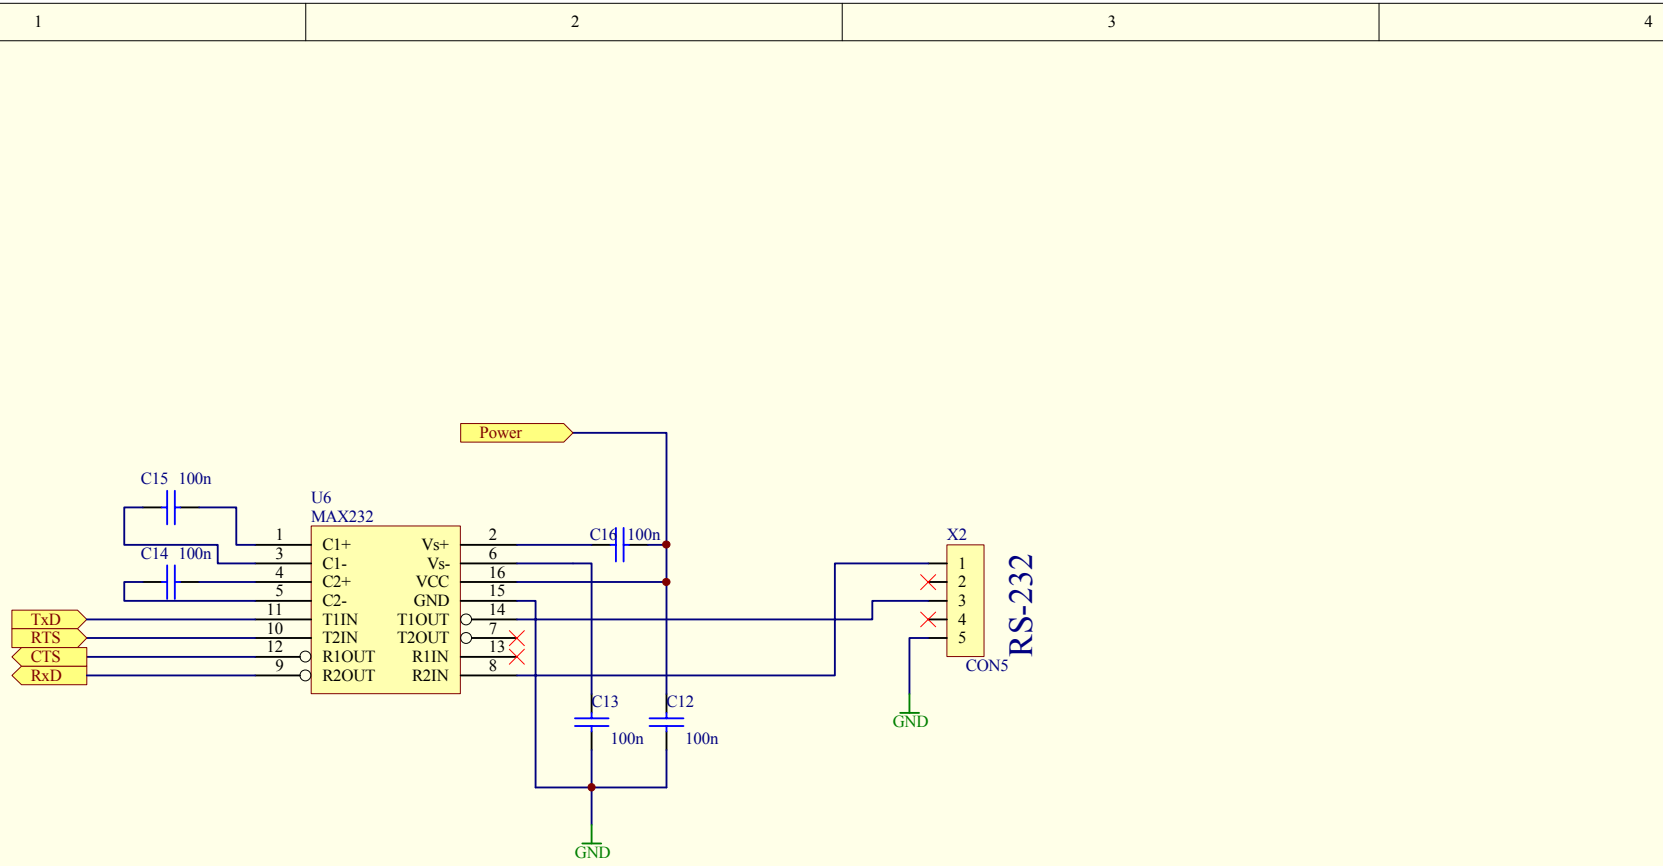

Title		
Size	Number	Revision
A4		
Date:	31-Mar-2007	Sheet of
File:	D:\Projects\Li_Proc.sch	Drawn By:

Title		
Size	Number	Revision
A4		
Date:	31-Mar-2007	Sheet of
File:	D:\Projects\Li-IonSupply.Sch	Drawn By:

Title		
Size A4	Number	Revision
Date:	31-Mar-2007	Sheet of
File:	D:\Projects\Rs232.sch	Drawn By:

Title		
Size A4	Number	Revision
Date: 31-Mar-2007	Sheet of	
File: D:\Projects\...invc.sch	Drawn By:	