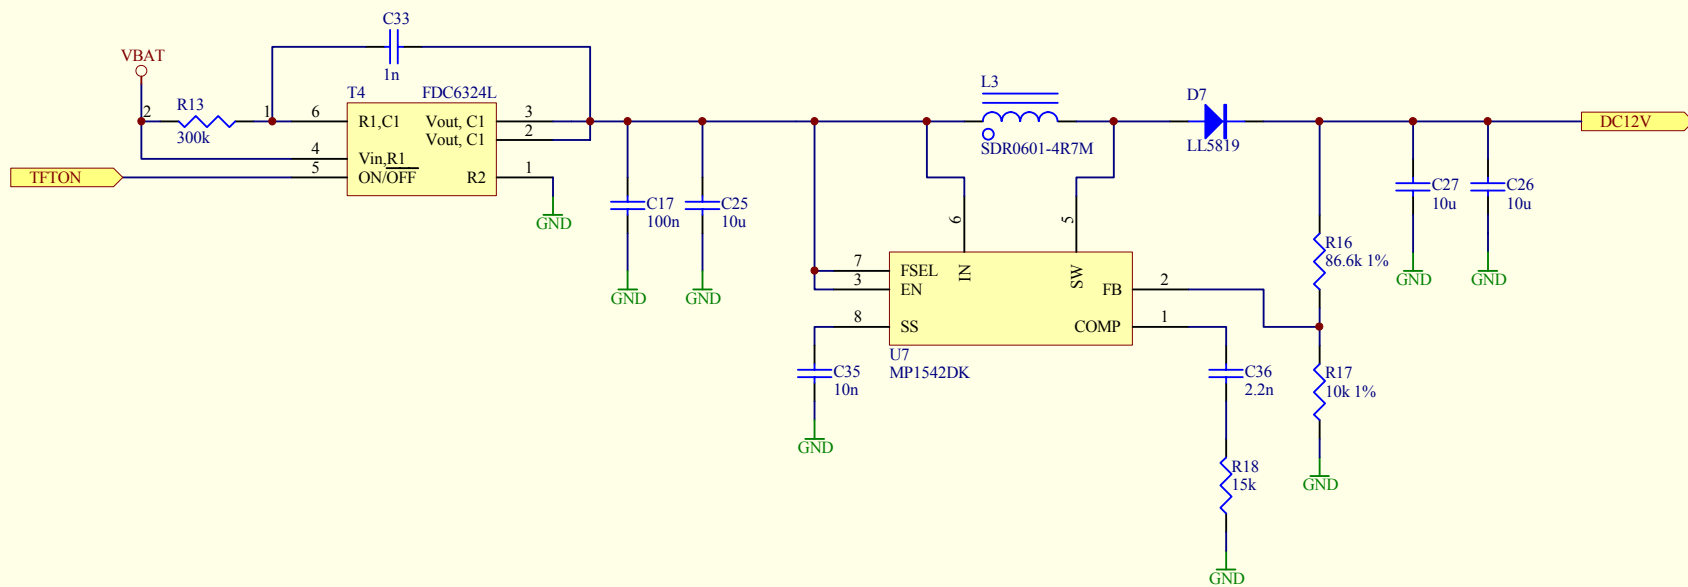

Title		
Size A4	Number	Revision
Date:	31-Mar-2007	Sheet of
File:	D:\Projects\Rs232.sch	Drawn By:

Title		
Size A4	Number	Revision
Date: 31-Mar-2007	Sheet of	
File: D:\Projects\...invc.sch	Drawn By:	