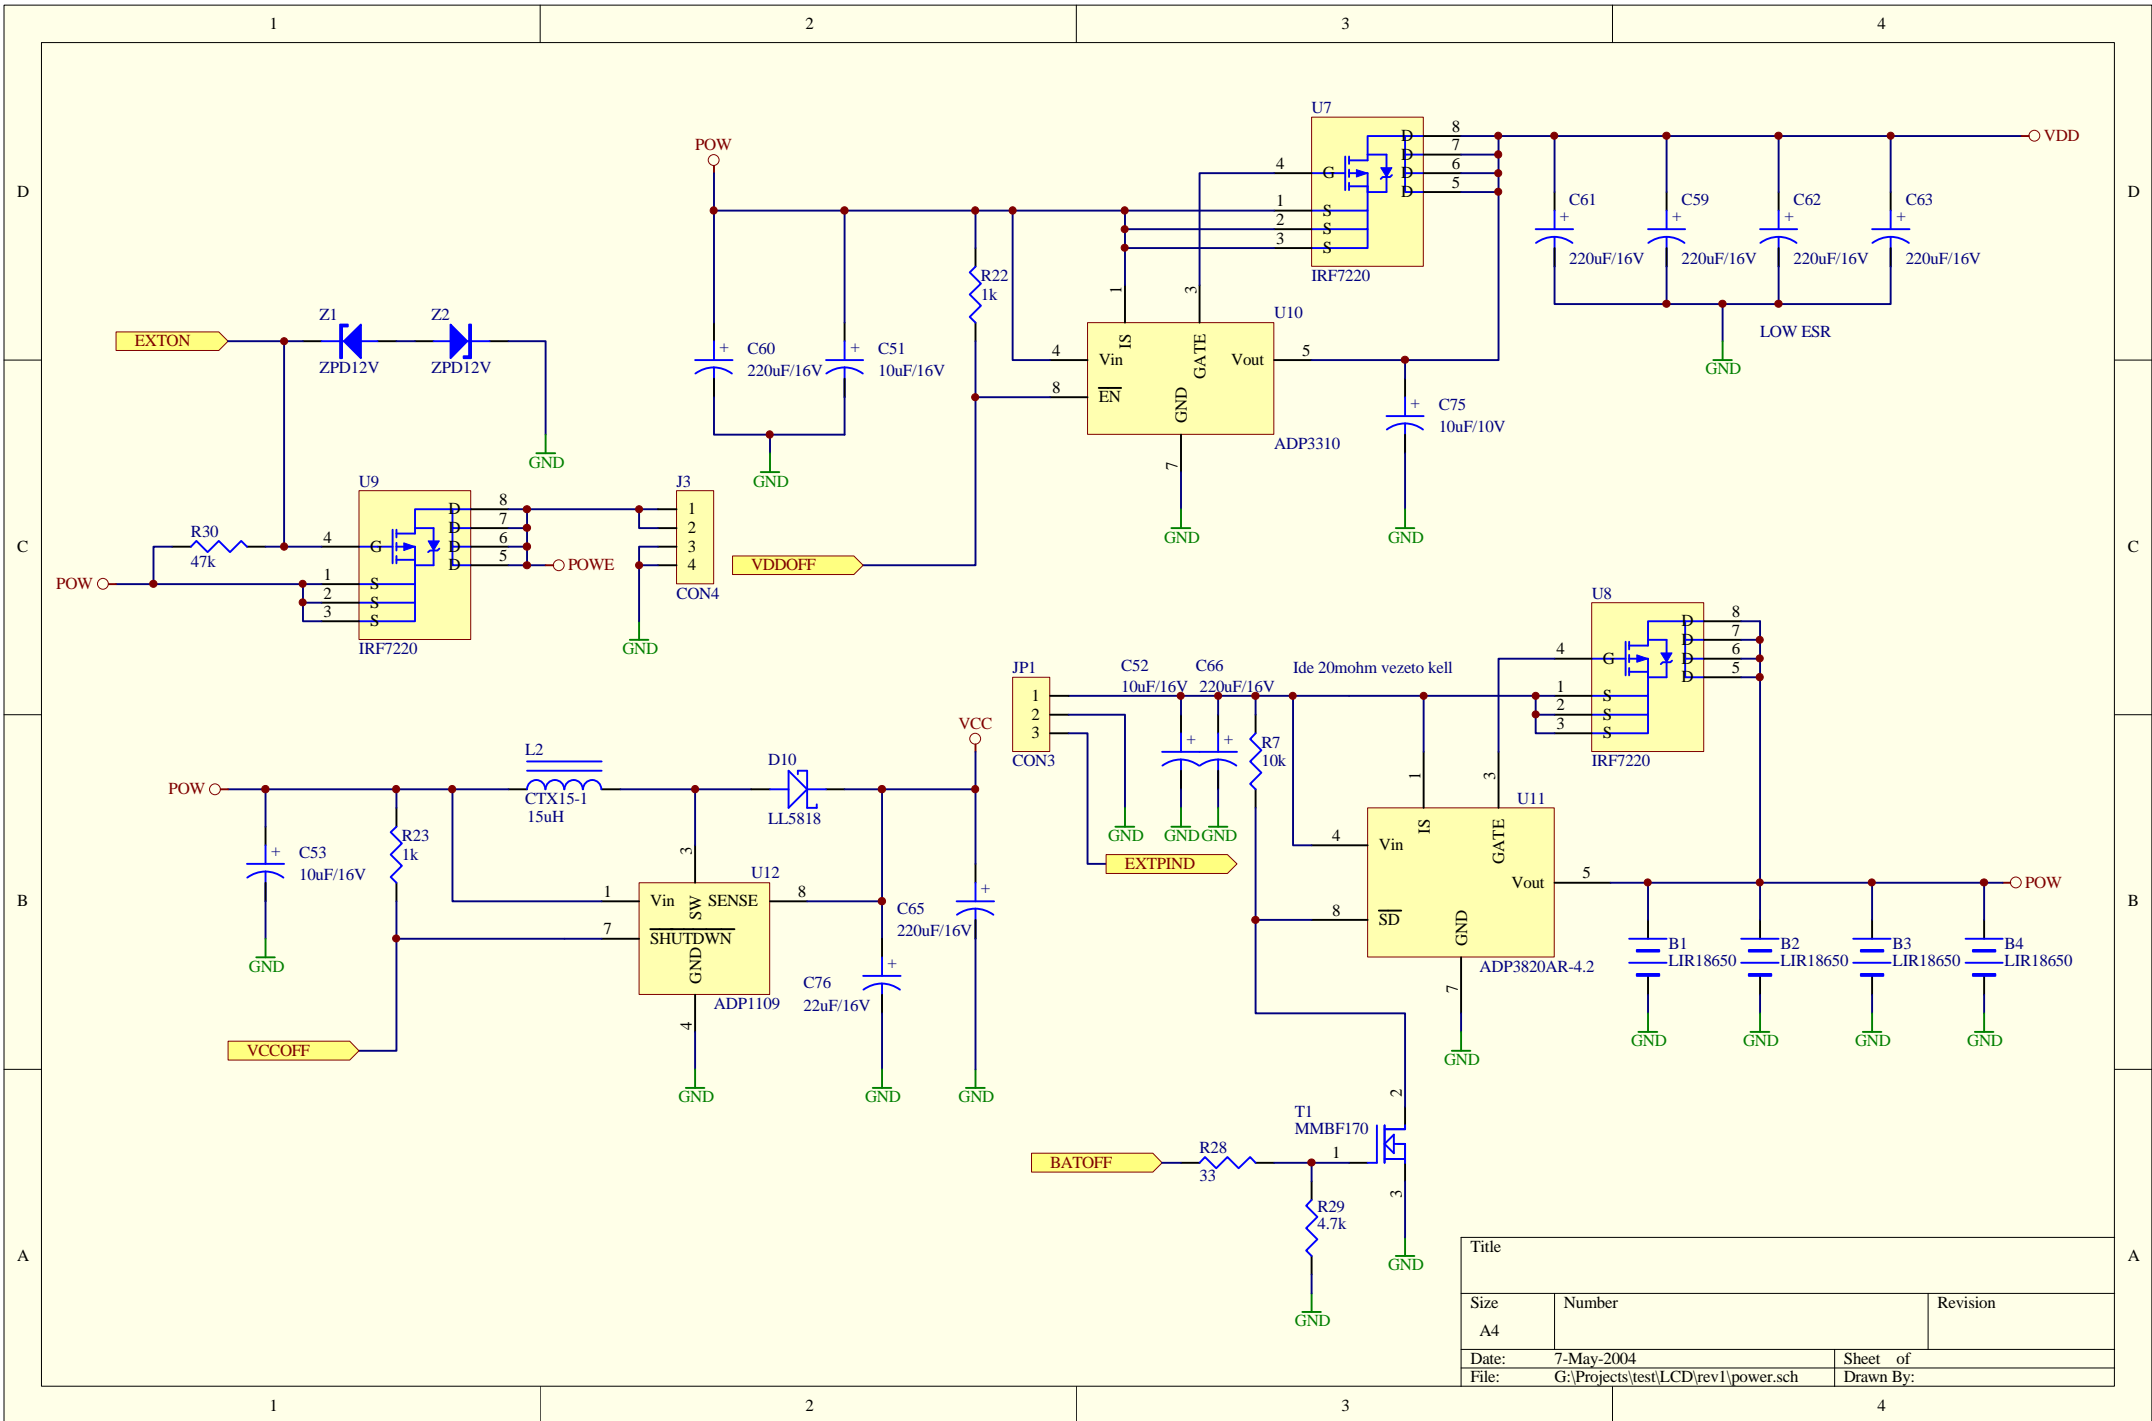

8. RD/WR = BHE
 CBE0 = COV
 CBE1 = ONI
 CBE2 = RI
 CBE3 = DTR
 BCLK = MODONOFF
 ARDY = DSR

Title		
Size	Number	Revision
A4		
Date:	7-May-2004	Sheet of
File:	G:\Projects\test\LCD\rev1\lcdbat.sch	Drawn By:

Title		
Size	Number	Revision
A4		
Date:	7-May-2004	Sheet of
File:	G:\Projects\test\LCD\rev1\power.sch	Drawn By:

Title		
Size	Number	Revision
A4		
Date:	7-May-2004	Sheet of
File:	G:\Projects\test\LCD\rev1\RIM.sch	Drawn By:

Title		
Size A4	Number	Revision
Date: 7-May-2004	Sheet of	
File: G:\Projects\test\LCD\rev1\mic.sch	Drawn By:	

Title		
Size A4	Number	Revision
Date: 7-May-2004	Sheet of	
File: G:\Projects\test\LCD\rev1\rs232.sch	Drawn By:	

Title		
Size	Number	Revision
A4		
Date:	7-May-2004	Sheet of
File:	G:\Projects\test\LCD\rev1\toch.sch	Drawn By:

Title		
Size B	Number	Revision
Date:	7-May-2004	Sheet of
File:	G:\Projects\test\LCD\rev1\osc.sch	Drawn By: