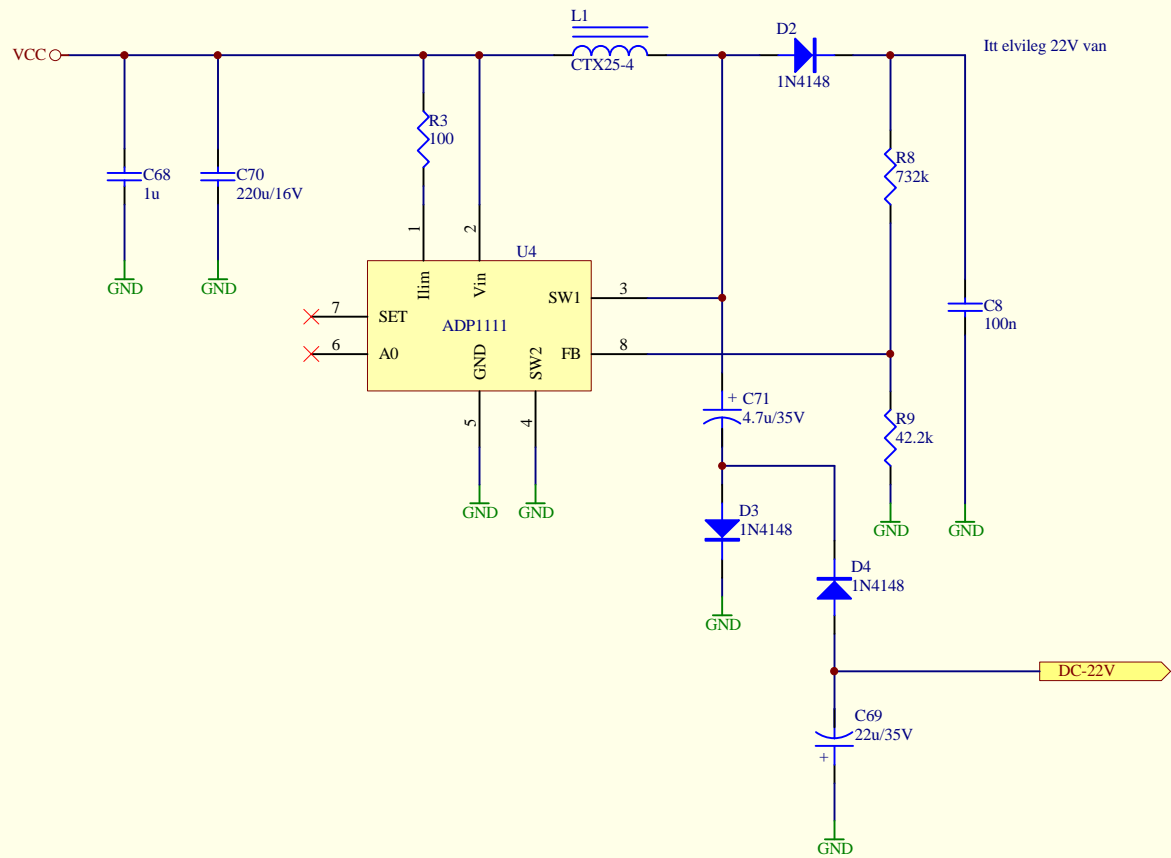

Title		
Size A4	Number	Revision
Date: 7-May-2004	Sheet of	
File: G:\Projects\test\LCD\rev1\lcdbias.sch	Drawn By: