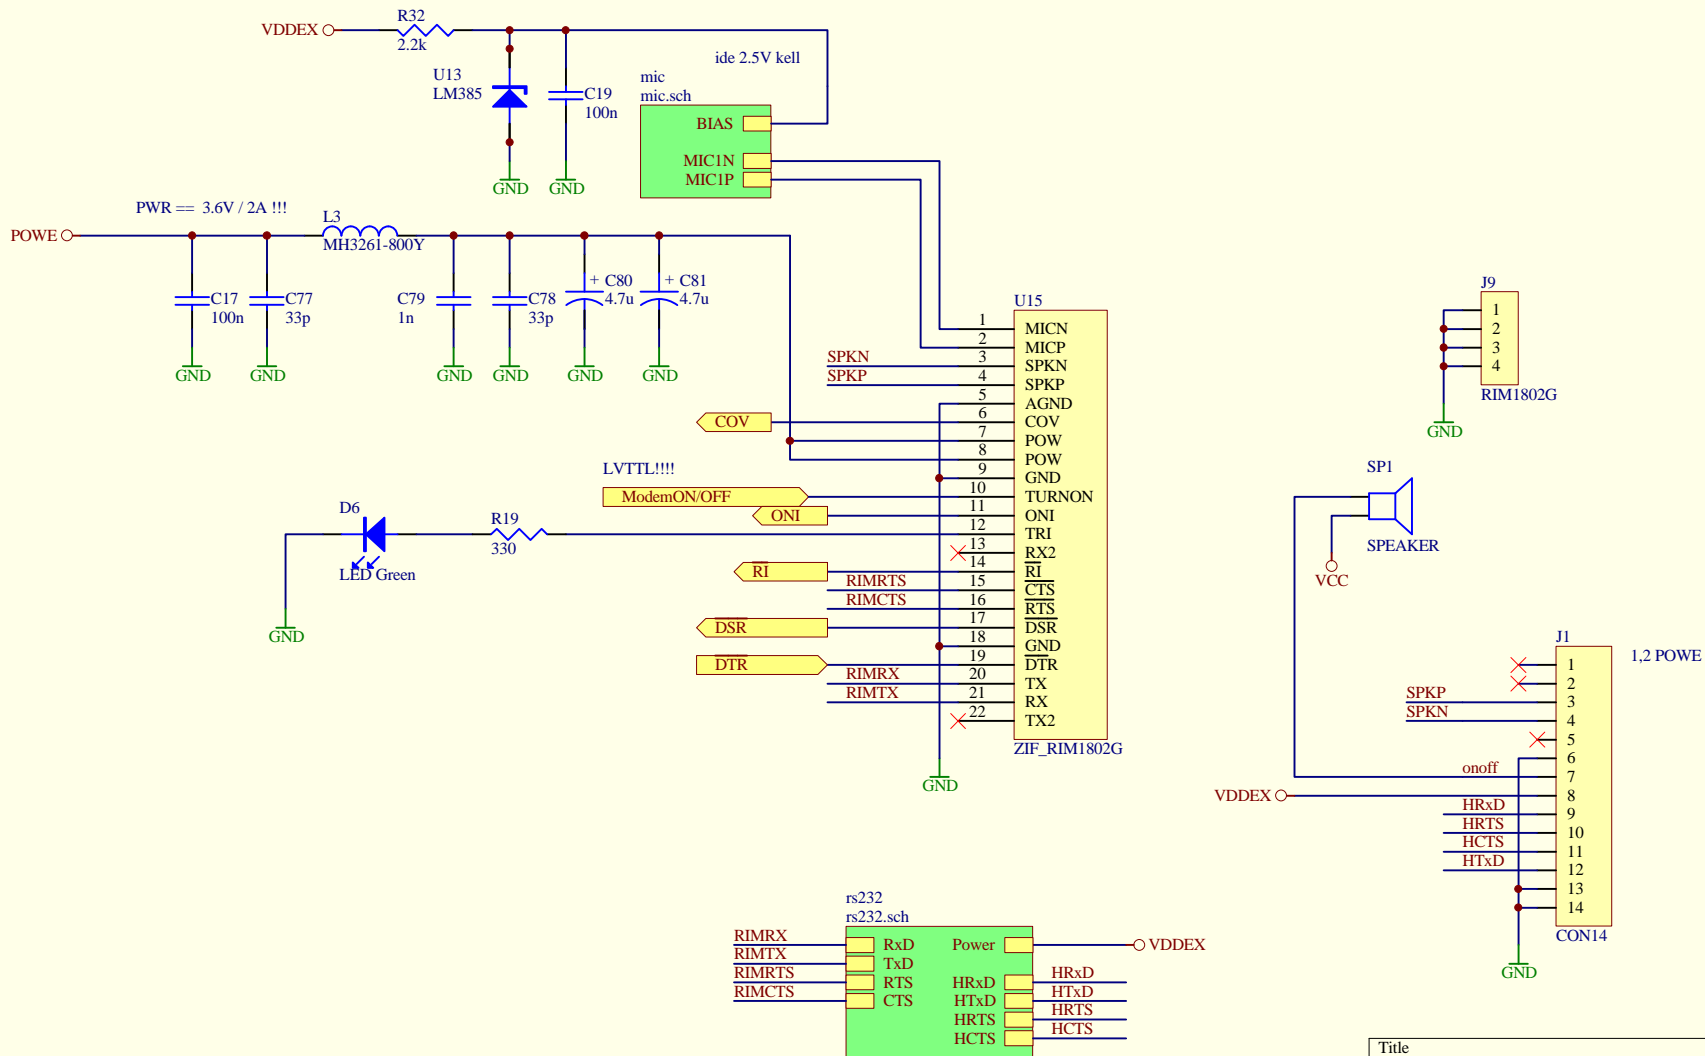

8. RD/WR = BHE
 CBE0 = COV
 CBE1 = ONI
 CBE2 = RI
 CBE3 = DTR
 BCLK = MODONOFF
 ARDY = DSR

Title		
Size	Number	Revision
A4		
Date:	7-May-2004	Sheet of
File:	G:\Projects\test\LCD\rev1\lcdbat.sch	Drawn By:

Title		
Size	Number	Revision
A4		
Date:	7-May-2004	Sheet of
File:	G:\Projects\test\LCD\rev1\lcd.sch	Drawn By:

Title		
Size A4	Number	Revision
Date: 7-May-2004	Sheet of	
File: G:\Projects\test\LCD\rev1\lcdbias.sch	Drawn By:	

Title		
Size	Number	Revision
A4		
Date:	7-May-2004	Sheet of
File:	G:\Projects\test\LCD\rev1\power.sch	Drawn By:

Title		
Size	Number	Revision
A4		
Date:	7-May-2004	Sheet of
File:	G:\Projects\test\LCD\rev1\RIM.sch	Drawn By:

Title		
Size	Number	Revision
A4		
Date:	7-May-2004	Sheet of
File:	G:\Projects\test\LCD\rev1\toch.sch	Drawn By:

Title		
Size B	Number	Revision
Date:	7-May-2004	Sheet of
File:	G:\Projects\test\LCD\rev1\osc.sch	Drawn By: