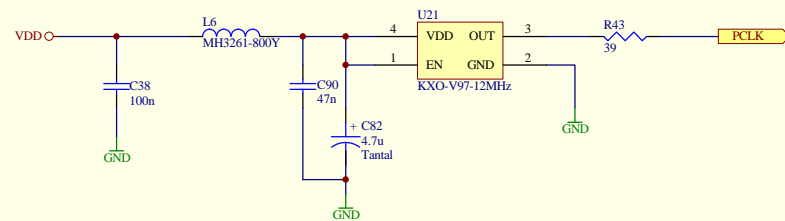

Title		
Size B	Number	Revision
Date:	7-May-2004	Sheet of
File:	G:\Projects\test\LCD\rev1\osc.sch	Drawn By: