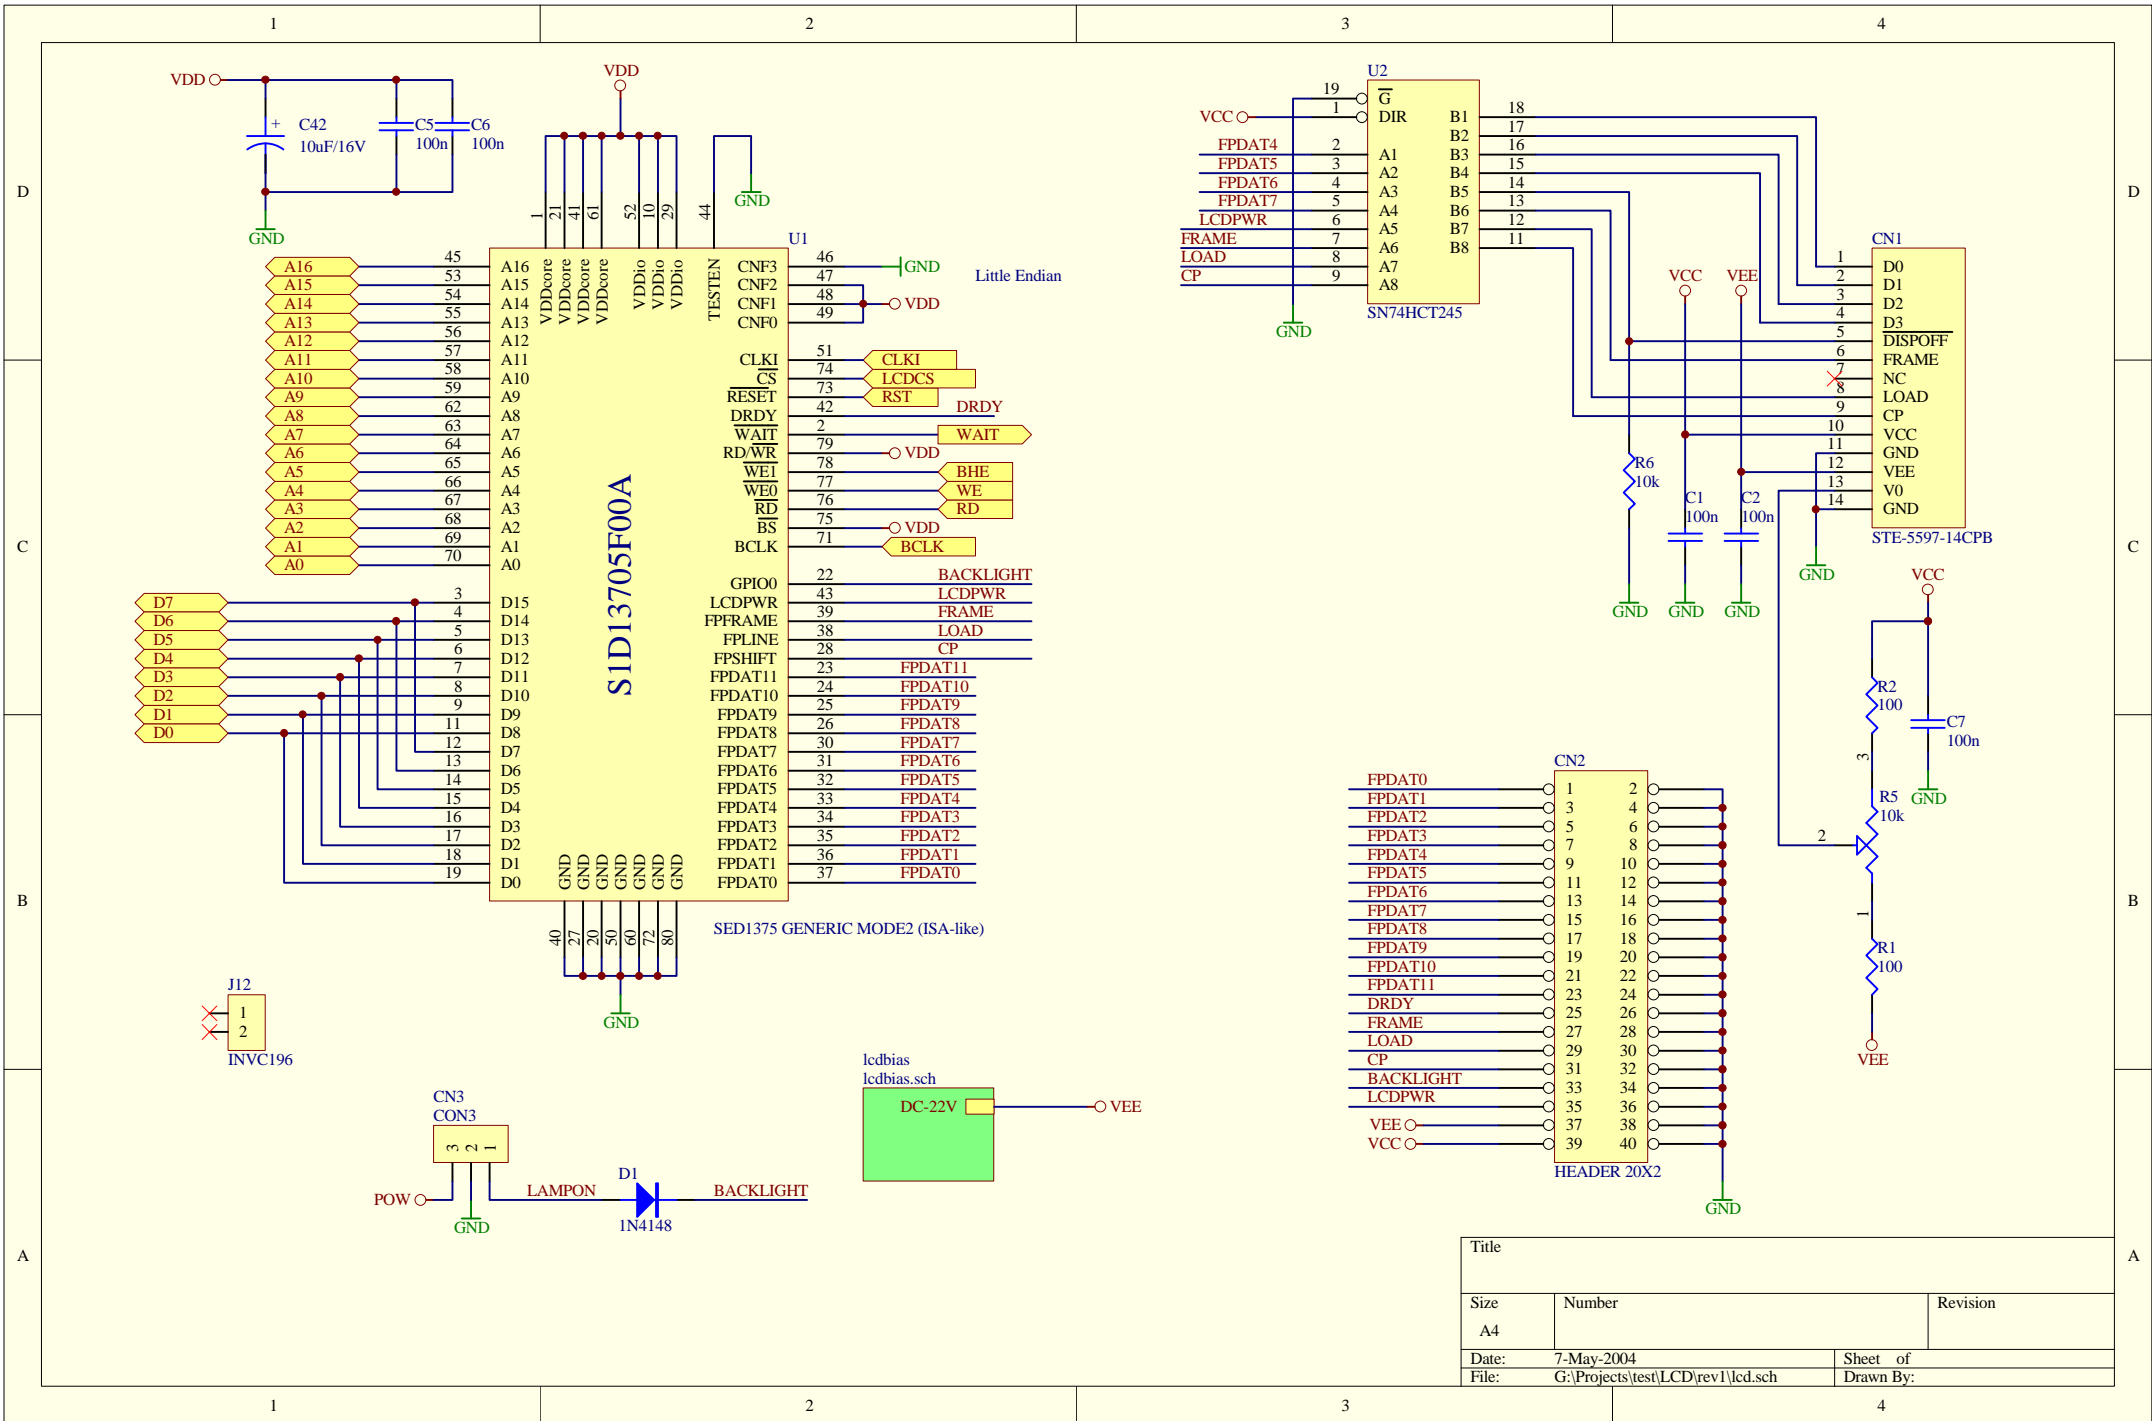

8. RD/WR = BHE
 CBE0 = COV
 CBE1 = ONI
 CBE2 = RI
 CBE3 = DTR
 BCLK = MODONOFF
 ARDY = DSR

Title		
Size	Number	Revision
A4		
Date:	7-May-2004	Sheet of
File:	G:\Projects\test\LCD\rev1\lcdbat.sch	Drawn By:

Title		
Size	Number	Revision
A4		
Date:	7-May-2004	Sheet of
File:	G:\Projects\test\LCD\rev1\lcd.sch	Drawn By:

Title		
Size A4	Number	Revision
Date: 7-May-2004	Sheet of	
File: G:\Projects\test\LCD\rev1\lcdbias.sch	Drawn By:	

Title		
Size	Number	Revision
A4		
Date:	7-May-2004	Sheet of
File:	G:\Projects\test\LCD\rev1\power.sch	Drawn By:

Title		
Size	Number	Revision
A4		
Date:	7-May-2004	Sheet of
File:	G:\Projects\test\LCD\rev1\RIM.sch	Drawn By:

Title		
Size	Number	Revision
A4		
Date:	7-May-2004	Sheet of
File:	G:\Projects\test\LCD\rev1\toch.sch	Drawn By:

Title		
Size B	Number	Revision
Date:	7-May-2004	Sheet of
File:	G:\Projects\test\LCD\rev1\osc.sch	Drawn By: