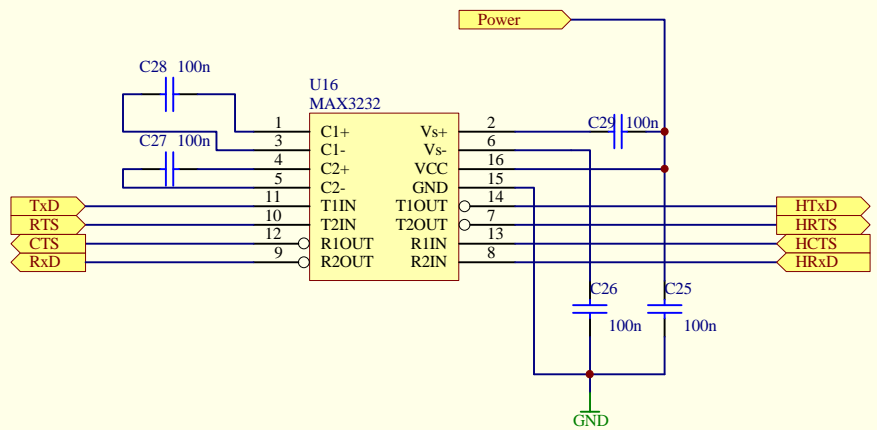

Title		
Size A4	Number	Revision
Date: 7-May-2004	Sheet of	
File: G:\Projects\test\LCD\rev1\rs232.sch	Drawn By: